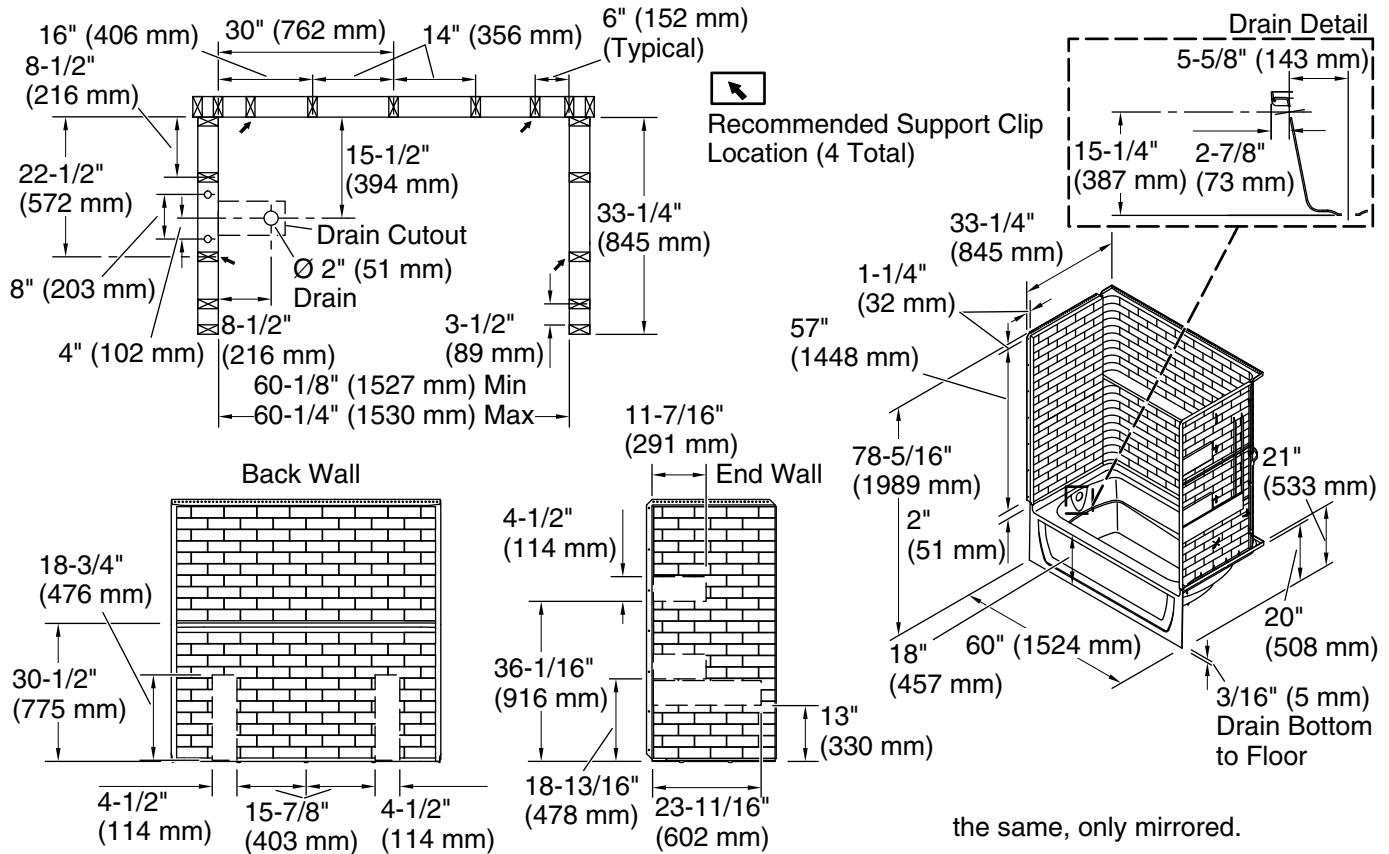

For the most current Specification Sheet, go to [www.sterlingplumbing.com](http://www.sterlingplumbing.com).

5-29-2021 07:40 - US/CA

**Technical Information**

All product dimensions are nominal.

Installation:	Three-wall alcove
Maximum door height:	58-3/4" (1492 mm)
Maximum door width:	57-5/8" (1464 mm)