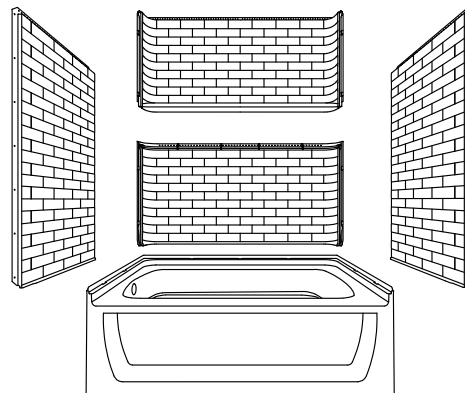

## Installation

- Pro4™ installation system features a two-piece back wall design, enabling one-person handling and installation.
- Alcove.
- Caulk-free installation.
- Left drain.

## Included Components

Product consists of:

71121110 60-1/4" x 32" bath

71524106 60" x 32" wall set w/ AIP backerboards